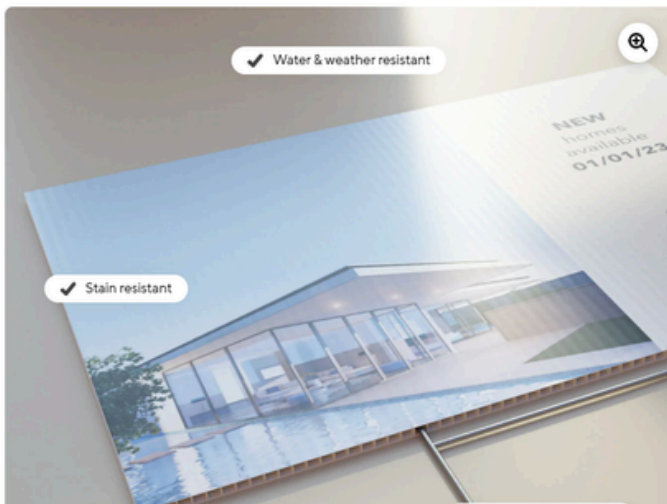

Yard Signs

Staples Product Link:

- <https://www.staples.com/services/printing/yard-lawn-signs/>

Suggested Quantity:

- 2 per center

Specs to Order:

- 24" x 18"
- Double Sided

Custom Yard Signs