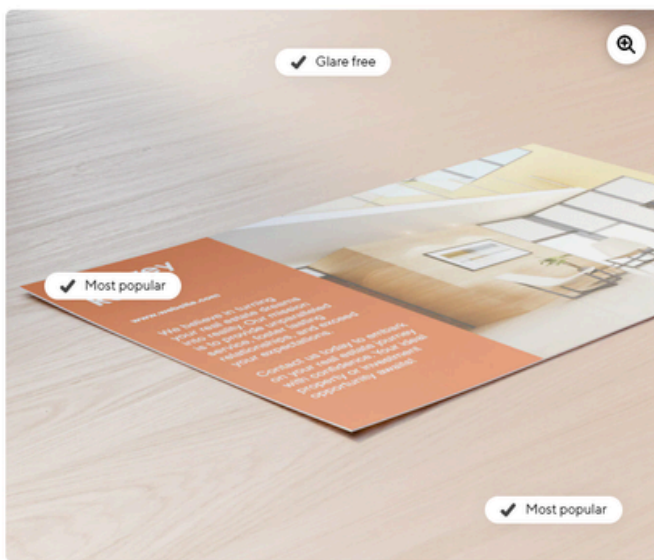

Custom Marketing Postcards

Compact cards for marketing and more

1. Select your options Pre-Tax Subtotal: **\$49.99**

[Expand All](#)

Orientation	Landscape
Size	7" x 5"
Sides	Double Sided
Material	Standard 14pt
Finishing	Matte
Quantity	50 for \$49.99