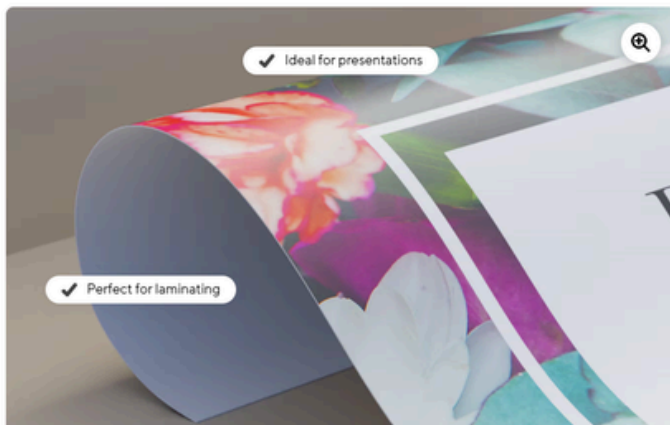

Posters

Staples Product Link:

- <https://www.staples.com/services/printing/posters/>

Suggested Quantity:

- 1 per center

Specs to Order:

- Portrait
- 16" x 20"
- Standard Heavyweight Matte

1. Select your options Pre-Tax Subtotal: **\$21.99**

[Expand All](#)

Orientation	Portrait ▾
Size	16" x 20" ▾
Material	Standard Heavyweight Matte ▾
Finishing & Accessories	None ▾
Quantity	1 for \$21.99 ▾

How to Upload files:

1. Make sure your order matches the above specs
2. Click "Upload Design"
3. Select Poster PDF file
4. Click Review and then add to cart